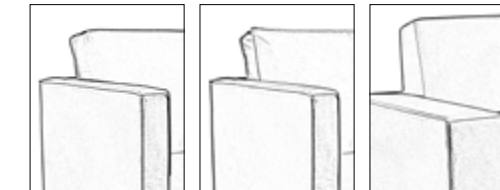

BACK STYLES

- ☐ **2A** Knife Edge Back Overall H34½ Seat D23
- ☐ **2B** Box Back Overall H34½ Seat D23
- ☐ **2E** Tight Back Overall H31½ Seat D24