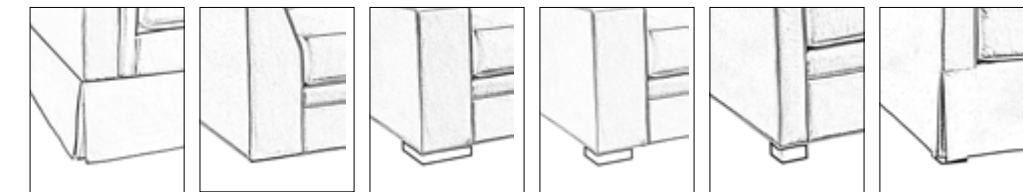

### BACK STYLES

- 2A** Knife Edge Back Overall H34½ Seat D23
- 2B** Box Back Overall H34½ Seat D23
- 2E** Tight Back Overall H31½ Seat D24

- Bench seat option**  
Specify "-bench seat" after your model number. For example, 96-9773-1R-2B-3B-Bench Seat. Not available in leather. Railroaded fabrics recommended.

### BASE STYLES

- 3A** Kick Pleat Skirt H7¾"
- 3B** Floating Base H1
- 3HW** Wide Leg H2
- 3HM** Medium Leg H2
- 3HN** Narrow Leg H2
- 3W** Waterfall Skirt